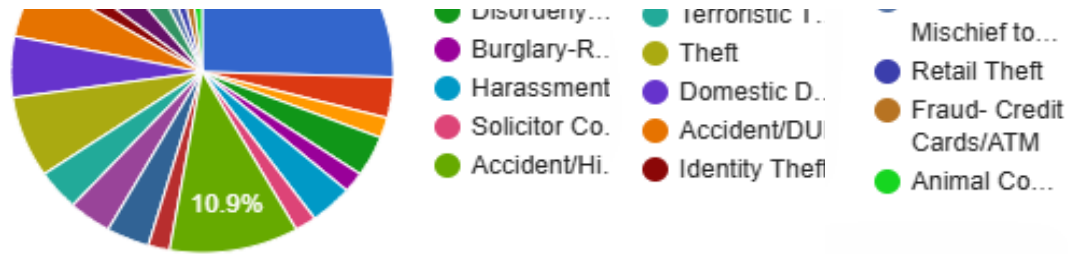

Vehicle Crashes

Location	Accident Type	Occurred On
MOUNT ROYAL BLVD / CHERRY WAY	Accident/DUI	Feb 6, 2026, 11:04:12 AM
2631 FELICITY AVE	Accident/DUI	Feb 11, 2026, 7:51:50 PM
1426 EVERGREEN AVE	Accident/Hit-Run	Feb 11, 2026, 7:53:52 PM
1671 BUTLER PLANK RD	Accident/Hit-Run	Feb 16, 2026, 5:09:21 AM
880 BUTLER ST UNIT 1B	Accident/Hit-Run	Feb 25, 2026, 2:32:10 AM
1334 MOUNT ROYAL BLVD	Accident/Hit-Run	Feb 25, 2026, 2:41:12 AM
220 SOOSE RD	Accident/DUI	Feb 25, 2026, 4:34:46 AM
631 VILSACK RD	Accident/Reportable	Feb 28, 2026, 10:05:54 PM