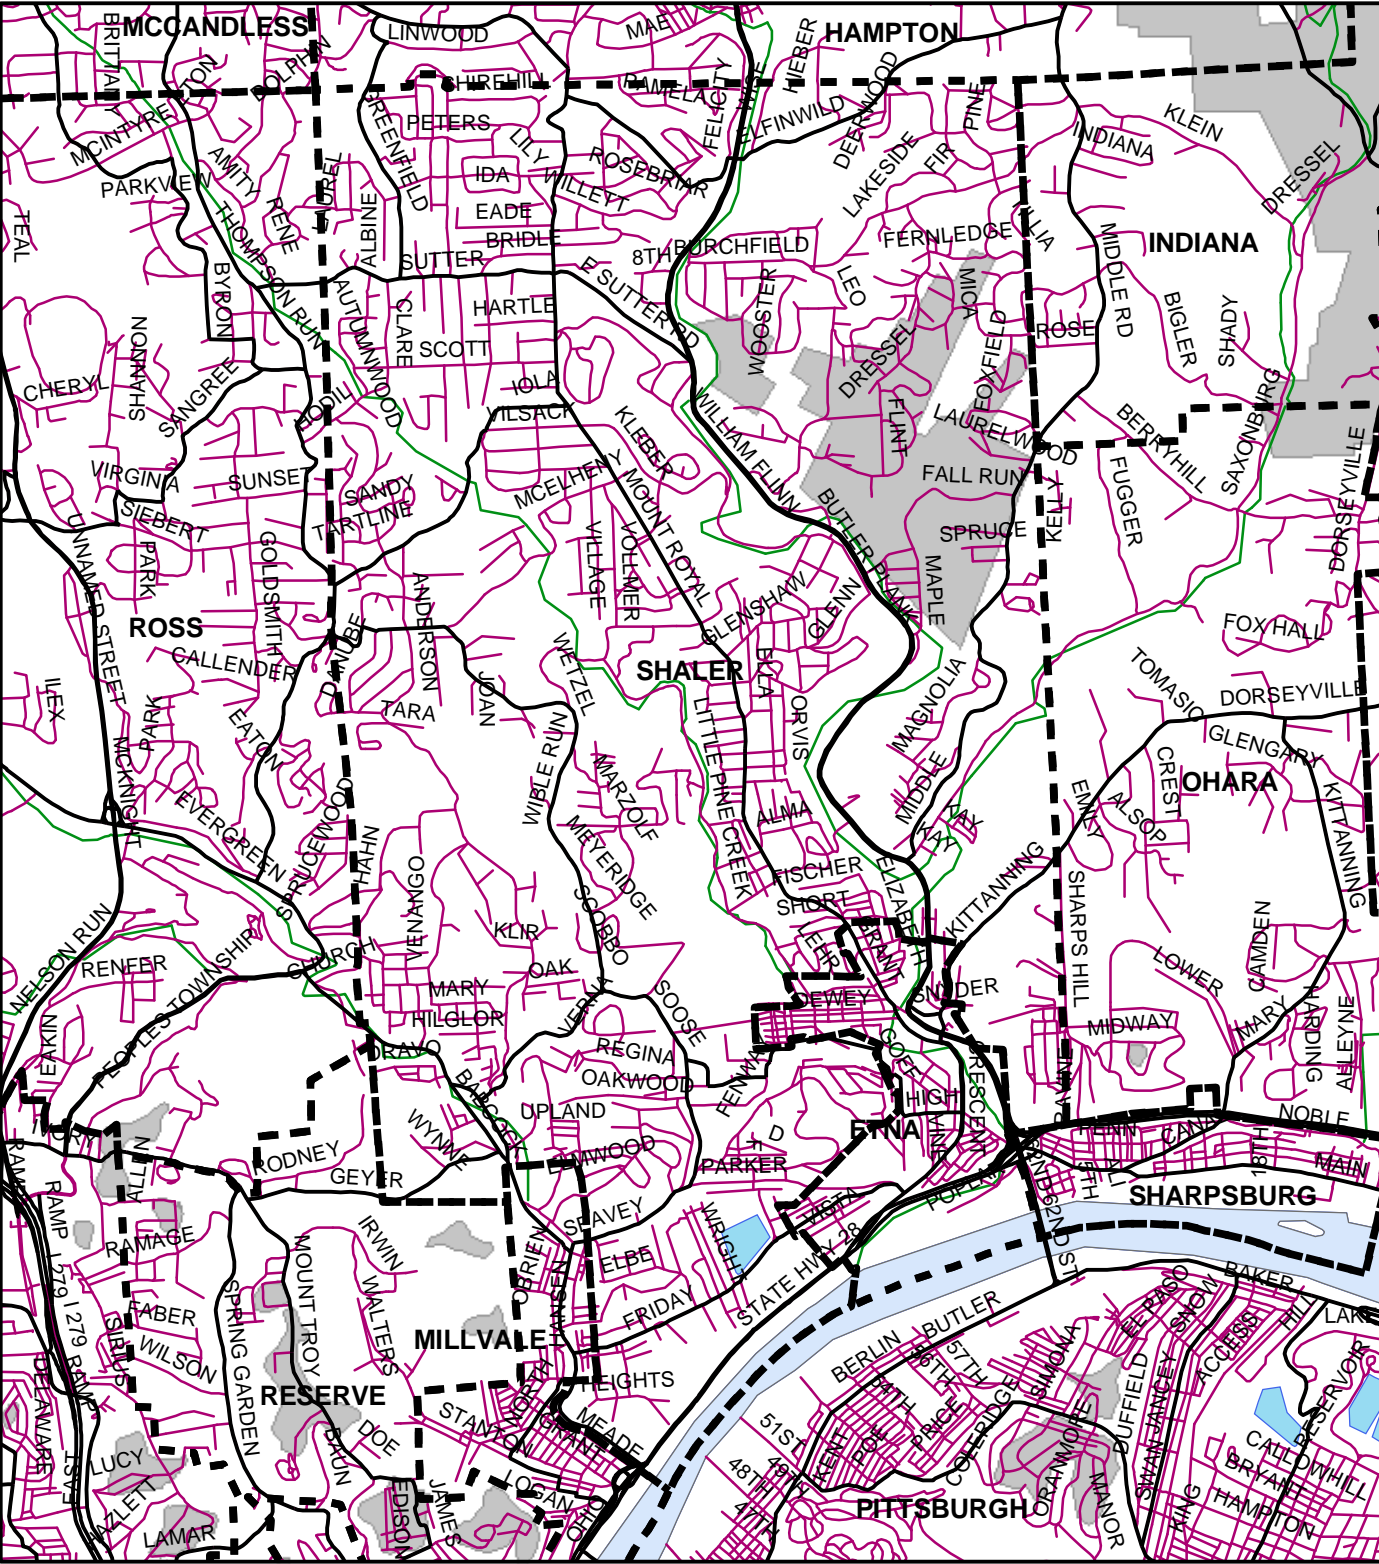

Shaler Twp, Allegheny County

Legend

- Municipality Boundary
- Undermined Area

This map was prepared using information considered to be the best historical data available.

The Department cannot verify the accuracy or completeness of this information.